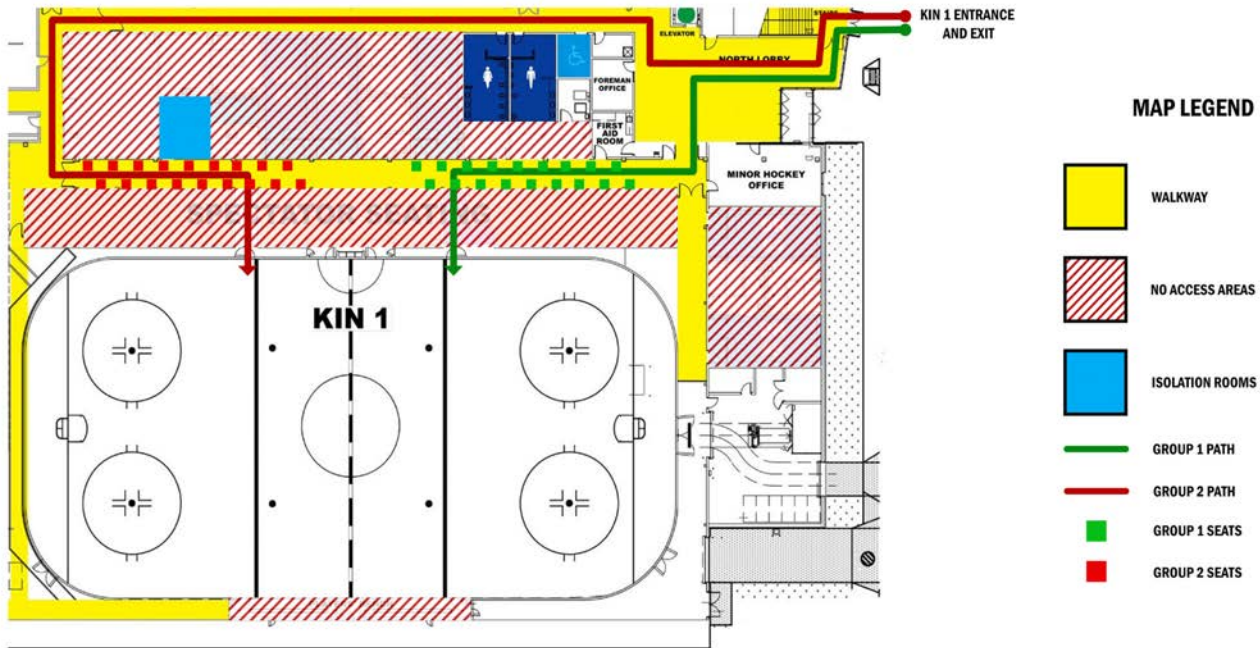

KIN 1 ARENA MAP AND ACCESS INSTRUCTIONS

KIN 1 ARENA ACCESS INSTRUCTIONS

- Enter the Arena through the North Lobby door (sliding doors are closed to the public).
- If you are in Group 1, follow the signs on the left. If you are in Group 2, follow the signs on the right.
- Seats located in the hallway beside the ice surface are for tying skates, fastening helmets, and removing skate guards.
- You may leave your belongings at your seat for later retrieval.
- Enter the ice from your group's designated seating area.
- Once your session is over, exit the arena using the same North Lobby door.

The seating area for Kin 1 is located in the hallway beside the ice surface. Seats are spaced two metres apart.